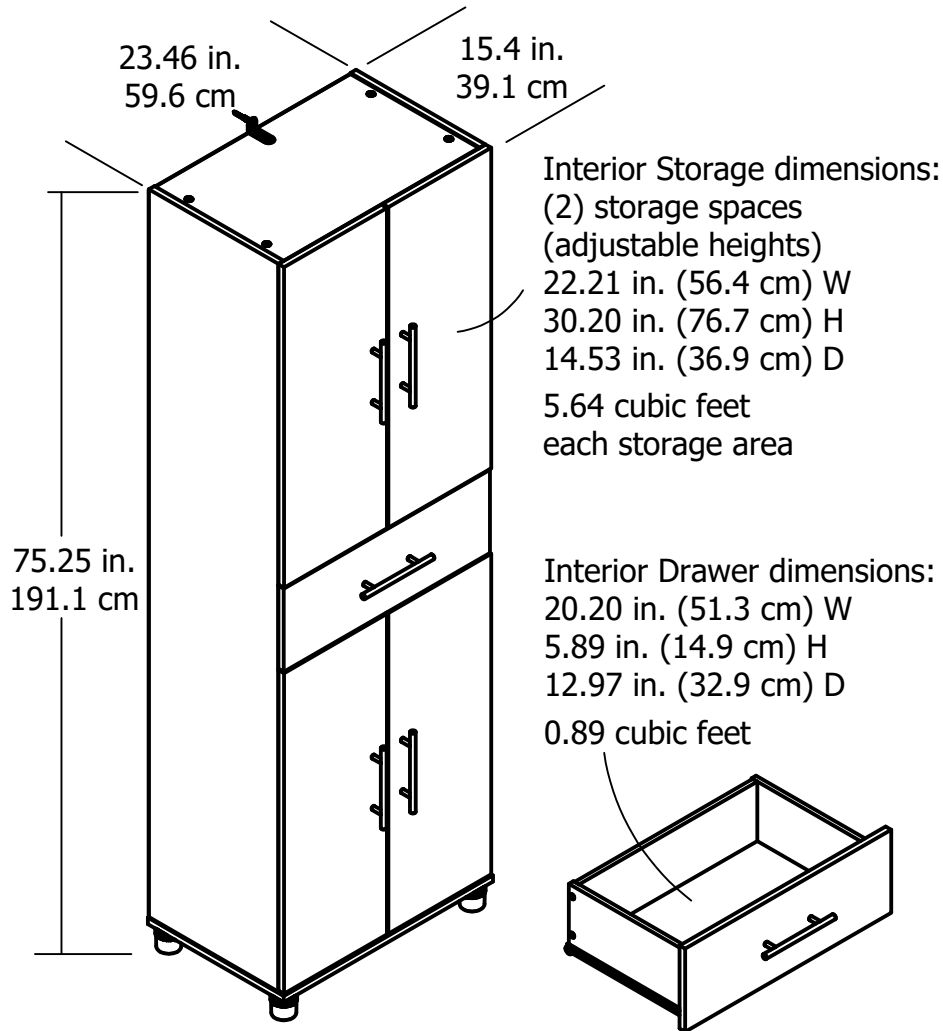

8487

system
build 

Wood Breakdown: 90%
Total storage: 12.17 cubic feet

Overall Product Size:
23.46"W x 15.40"D x 75.25"H
59.6cm W x 39.1cm D x 191.1cm H

Maximum Weight Capacities
Unit Weight: 98 lbs. (44.5 kg)