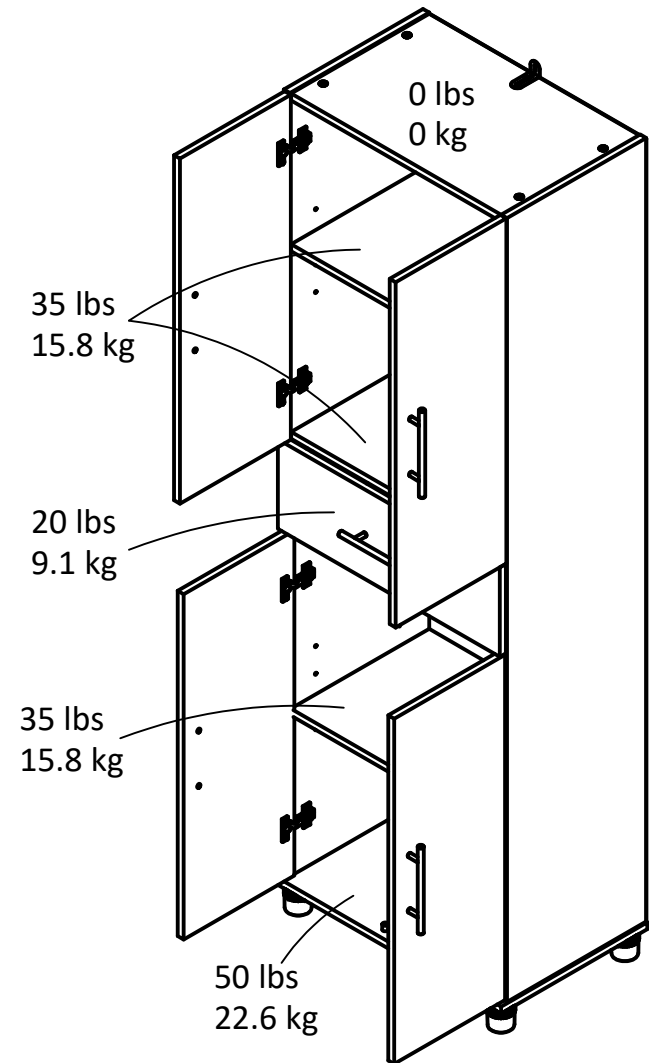

8487

system
build 

Wood Breakdown: 90%
Total storage: 12.17 cubic feet

Overall Product Size:
23.46"W x 15.40"D x 75.25"H
59.6cm W x 39.1cm D x 191.1cm H

Maximum Weight Capacities
Unit Weight: 98 lbs. (44.5 kg)